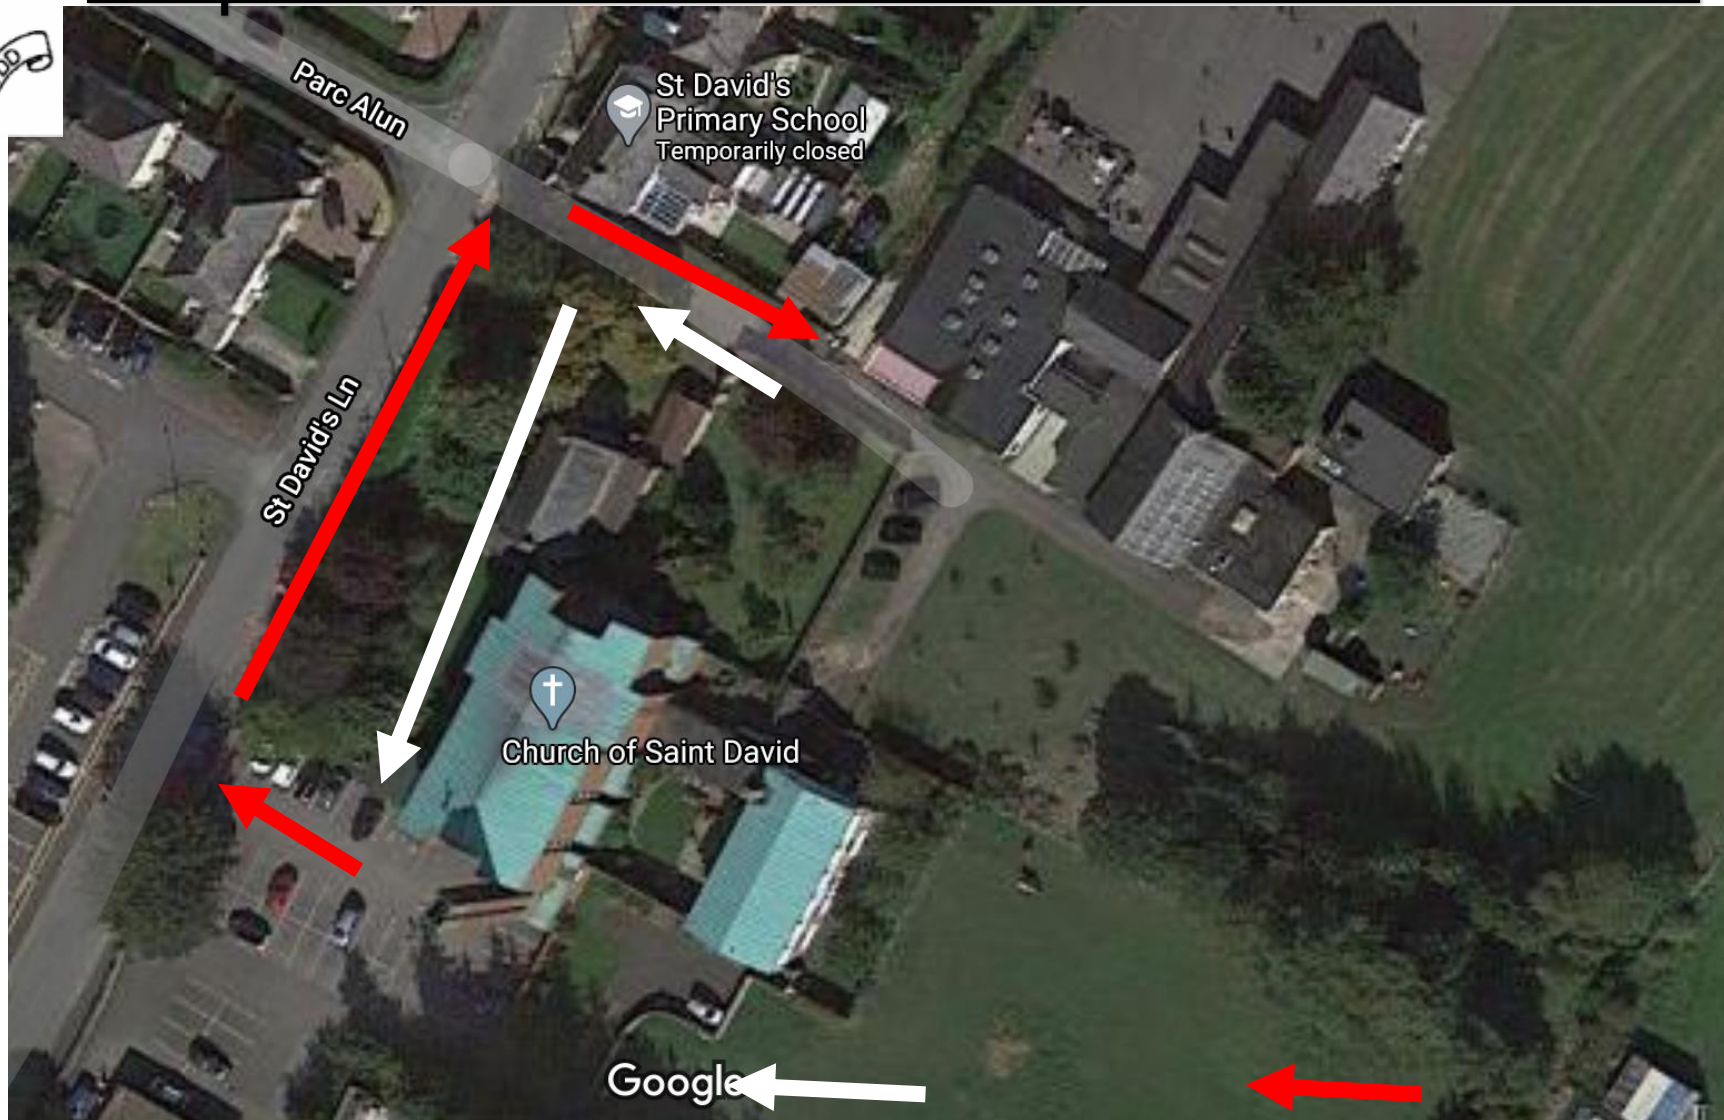

Map of the route in and out of St David's

Please use the white route to exit from the School gate via the side of the Church.

Please use the red route to the School gate, where 2m distancing is in place.